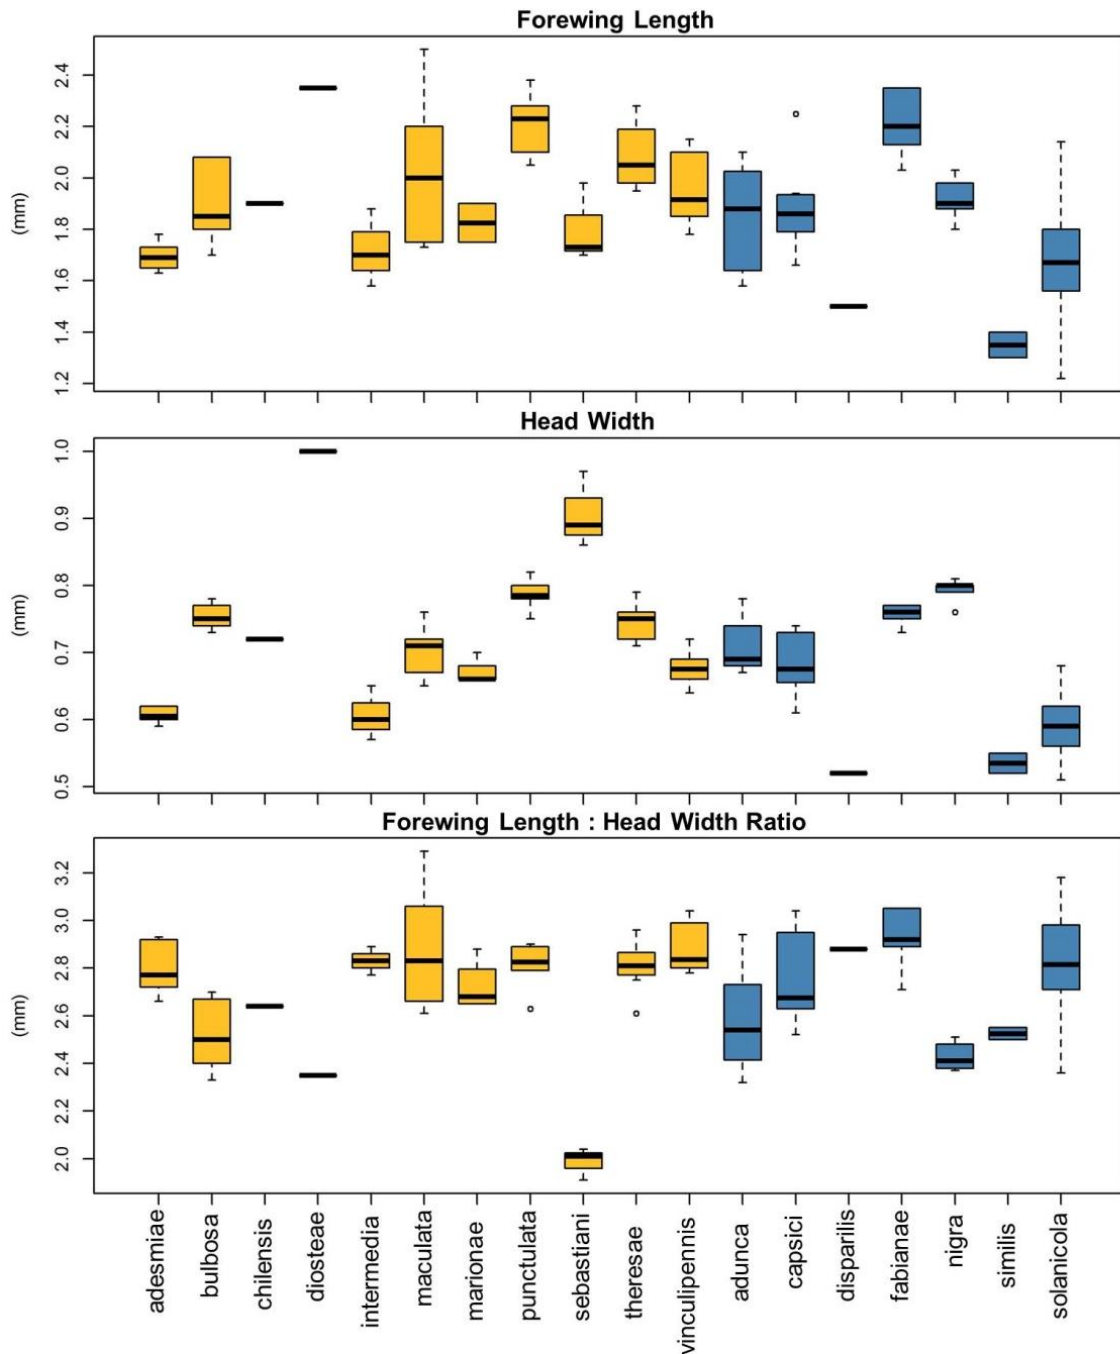

2

3 **S1a Fig. Morphological traits.** Boxplots of morphological traits for *Russelliana* species;  
4 Solanaceae feeding species (blue) and non-Solanaceae feeding species (orange).

5

6

7

8

9

10 **S1b Fig. Morphological traits.** Boxplots of morphological traits for *Russelliana* species;  
 11 Solanaceae feeding species (blue) and non-Solanaceae feeding species (orange).